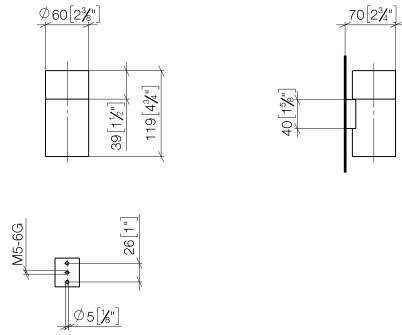

Tumbler holder wall model - Chrome

MADISON

83 401 979

- crystal glass brush holder, matte
- width 60mm
- height 120 mm
- 110mm projection

Fits: MADISON, MEM, TARA, CL.1, LISSÉ,
VAIA, META, CYO

	Chrome	83 401 979-00
	Brushed Platinum	83 401 979-06
	Platinum	83 401 979-08
	Durabress (23kt Gold)	83 401 979-09
	Dark Chrome	83 401 979-19
	Light Gold	83 401 979-26
	Brushed Light Gold	83 401 979-27
	Brushed Durabress (23kt Gold)	83 401 979-28
	Matte Black	83 401 979-33
	Brushed Bronze	83 401 979-42
	Brushed Champagne (22kt Gold)	83 401 979-46
	Champagne (22kt Gold)	83 401 979-47
	Brushed Chrome	83 401 979-93
	Brushed Dark Platinum	83 401 979-99

Recommended miscellaneous

Crystal tumbler -

08 90 00 008
82

83 401 979

mm [inches]

83 401 979

Spare parts list

No.	Item Number	Name	Quantity used	Delivery time
1	08 90 00 008 82	Crystal tumbler -	1	2
2	08 17 97 569-00	holder	1	10
3	09 30 30 117 90	screw	1	2
4	05 30 31 025 00 90	fixing set	1	2
5	08 10 10 530-00	holder	1	10